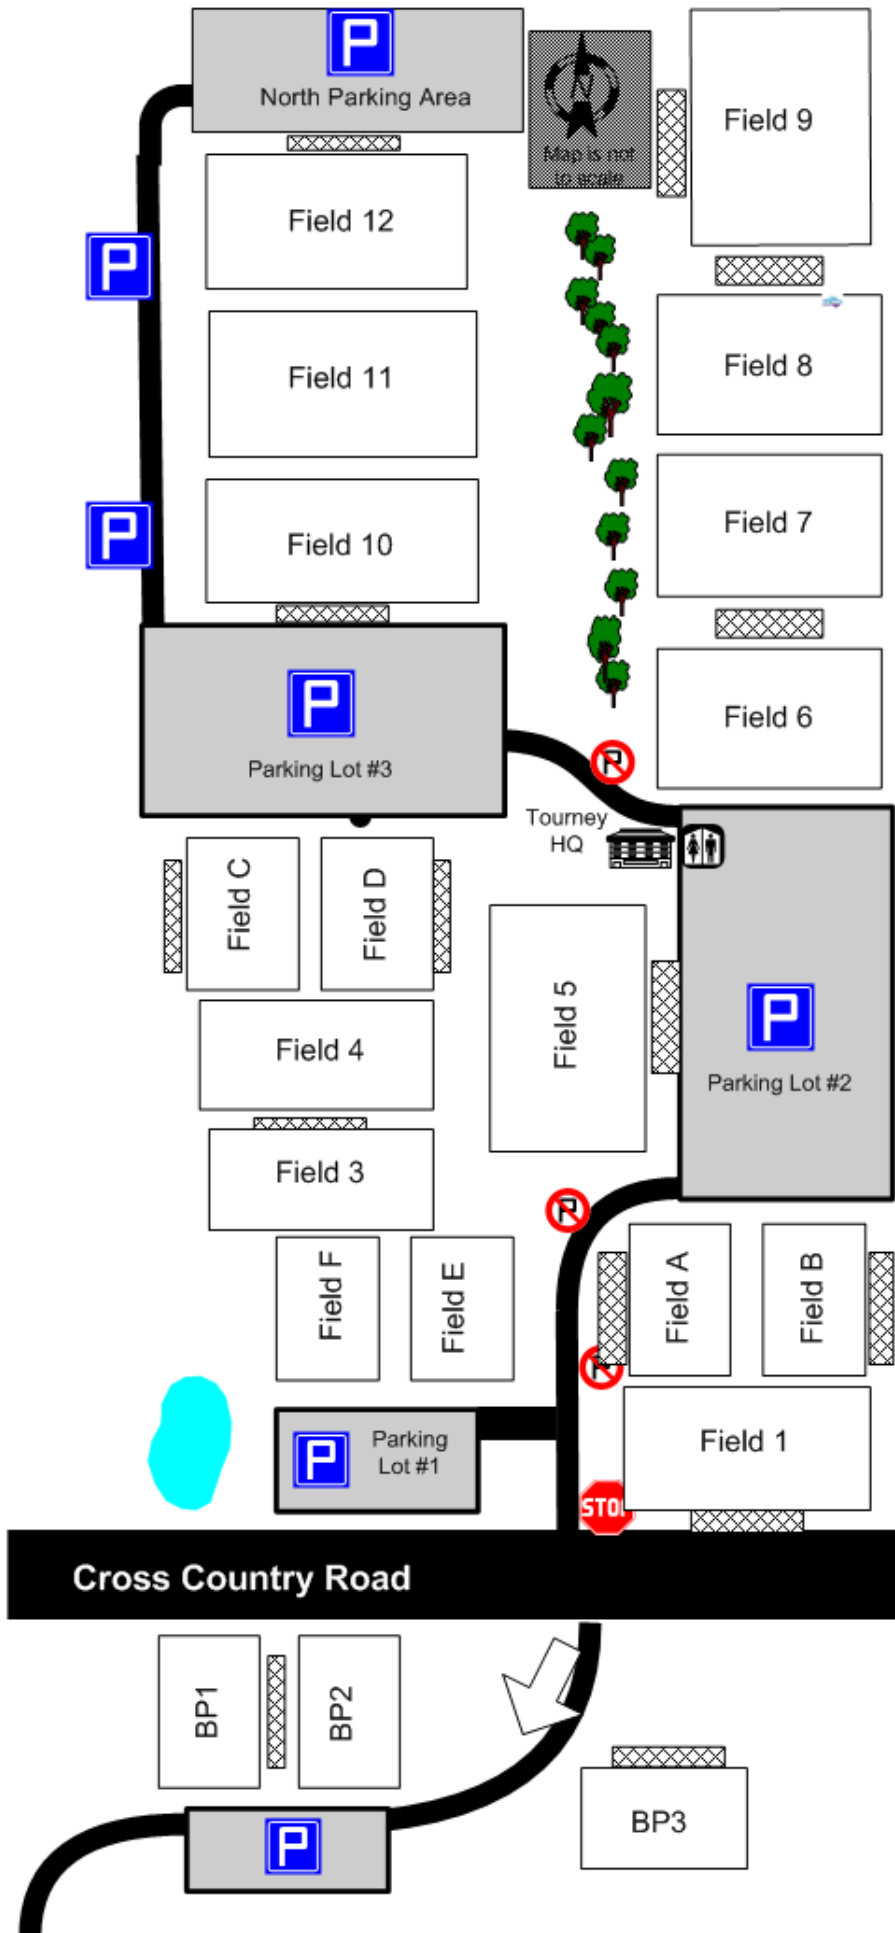

Reddan Soccer Park

Wisconsin's Premier Soccer Complex

Welcome to the 2009 Reddan Ice Age Classic!

Please park in designated parking spots. Parking staff will assist with the determination of available parking.

All vehicles parking at either Reddan Soccer Park or Badger Prairie Park will be required to purchase and display in their window an Admission Ticket.

No parking, standing nor player drop offs permitted along the roadway.

When exiting Reddan Soccer Park on Saturday & Sunday vehicles must make a RIGHT TURN ONLY to expedite traffic flow.

When exiting Badger Prairie Park vehicles may only leave through the South Exit, through the library parking lot onto Enterprise Dr.