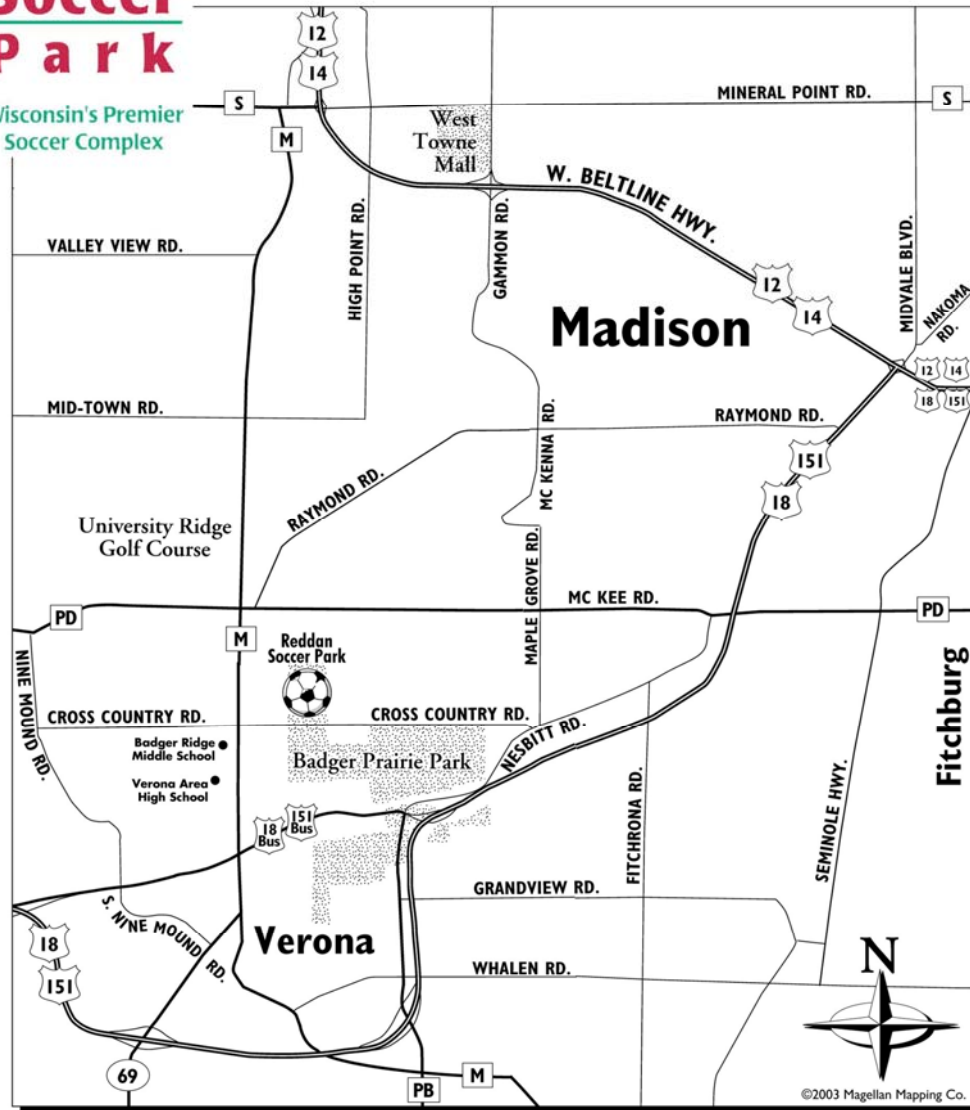

Reddan Soccer Park

Wisconsin's Premier Soccer Complex

Important note: RIGHT TURN ONLY OUT OF REDDAN SOCCER PARK!

Important note: CANNOT EXIT BADGER PRAIRIE PARK THROUGH THE ORIGINAL ENTRANCE! Must exit via the south, around the Verona Library and onto Enterprise Dr.

Reddan Soccer Park to Main St/Hwy M

- ◆ Right turn out of park.
- ◆ First set of lights is Main St/Hwy M

Badger Prairie Park to Main St/Hwy M

- ◆ Right on Enterprise Dr.
- ◆ Left onto Cross Country Rd.
- ◆ Turn right onto Main St./Hwy M at the 1st set of lights.

Reddan Soccer Park to Hwy 18/151 North/East

- ◆ Right turn out of park
- ◆ Left on Main St/Hwy M (first set of lights)
- ◆ Left at Verona Ave/Bus 18/151
- ◆ Continue on to Hwy 18/151

Badger Prairie Park to Hwy 18/151 North/East

Badger Prairie Park to Hwy 18/151 South/West

- ◆ Left on Enterprise Dr.
- ◆ At the lights, turn right onto Verona Ave/Bus 18/151
- ◆ Continue on to Hwy 18/151 South/West