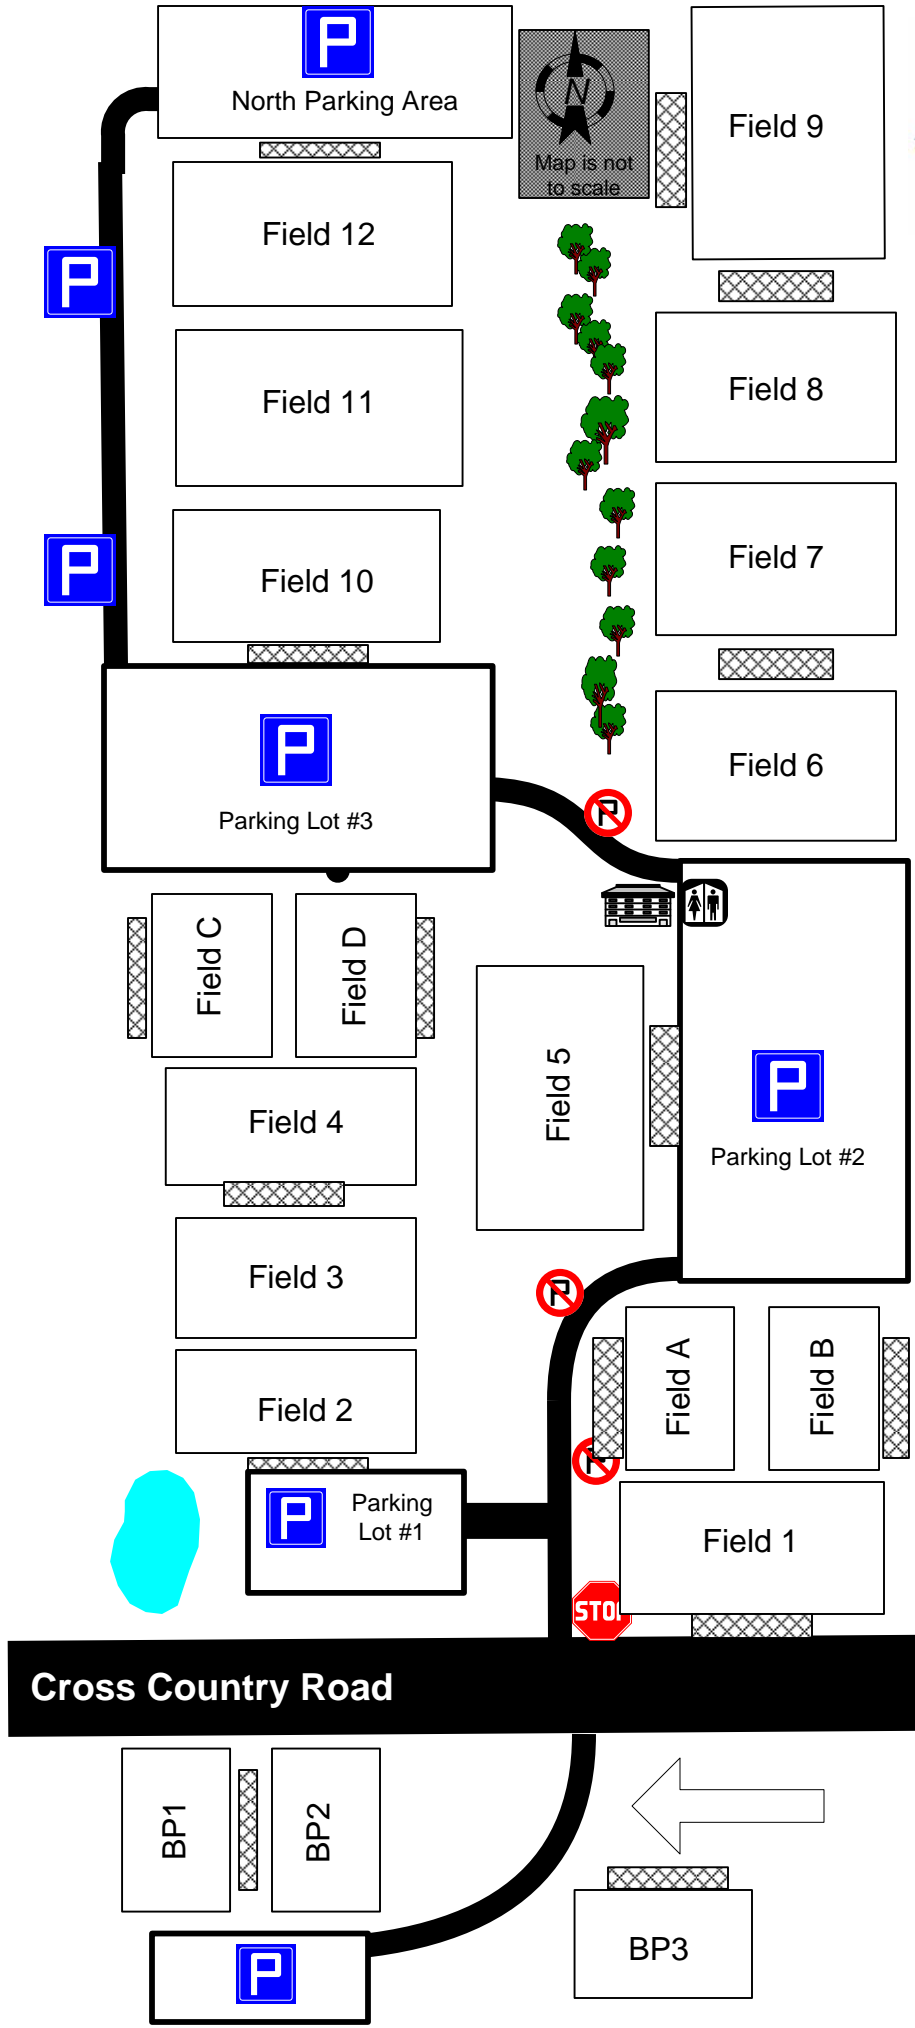

Reddan Soccer Park

Wisconsin's Premier Soccer Complex

Welcome to the 2008 Reddan Spring Shootout!

Please park in designated parking areas only. Parking staff will assist with the determination of available parking.

All vehicles, parking at either Reddan Soccer Park or Badger Prairie Park, will be required to purchase and display in their vehicle either a daily or weekend parking pass.

No parking, standing nor player drop-offs are permitted along roadways.

When exiting Reddan Soccer Park on Saturday and Sunday vehicles must make **RIGHT TURNS ONLY!**

When exiting Badger Prairie Park, cannot exit through the entrance. Vehicles must go through the South Exit and continue on through Badger Prairie Park.

Spectators must be on opposite sides of the fields from Team Areas () during matches. Field Marshalls will enforce this policy.

Tobacco, alcohol and glass containers are not permitted in Reddan Soccer Park at any time.