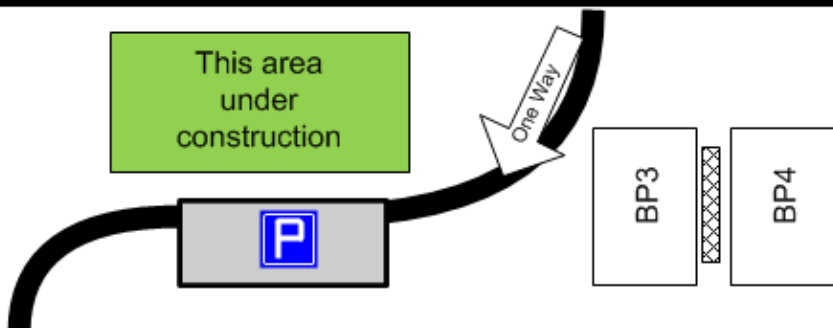

Cross Country Road

Please respect the property of Reddan Soccer Park's neighbors'. Avoid turnarounds in their driveways, drive responsibly and pick up trash.