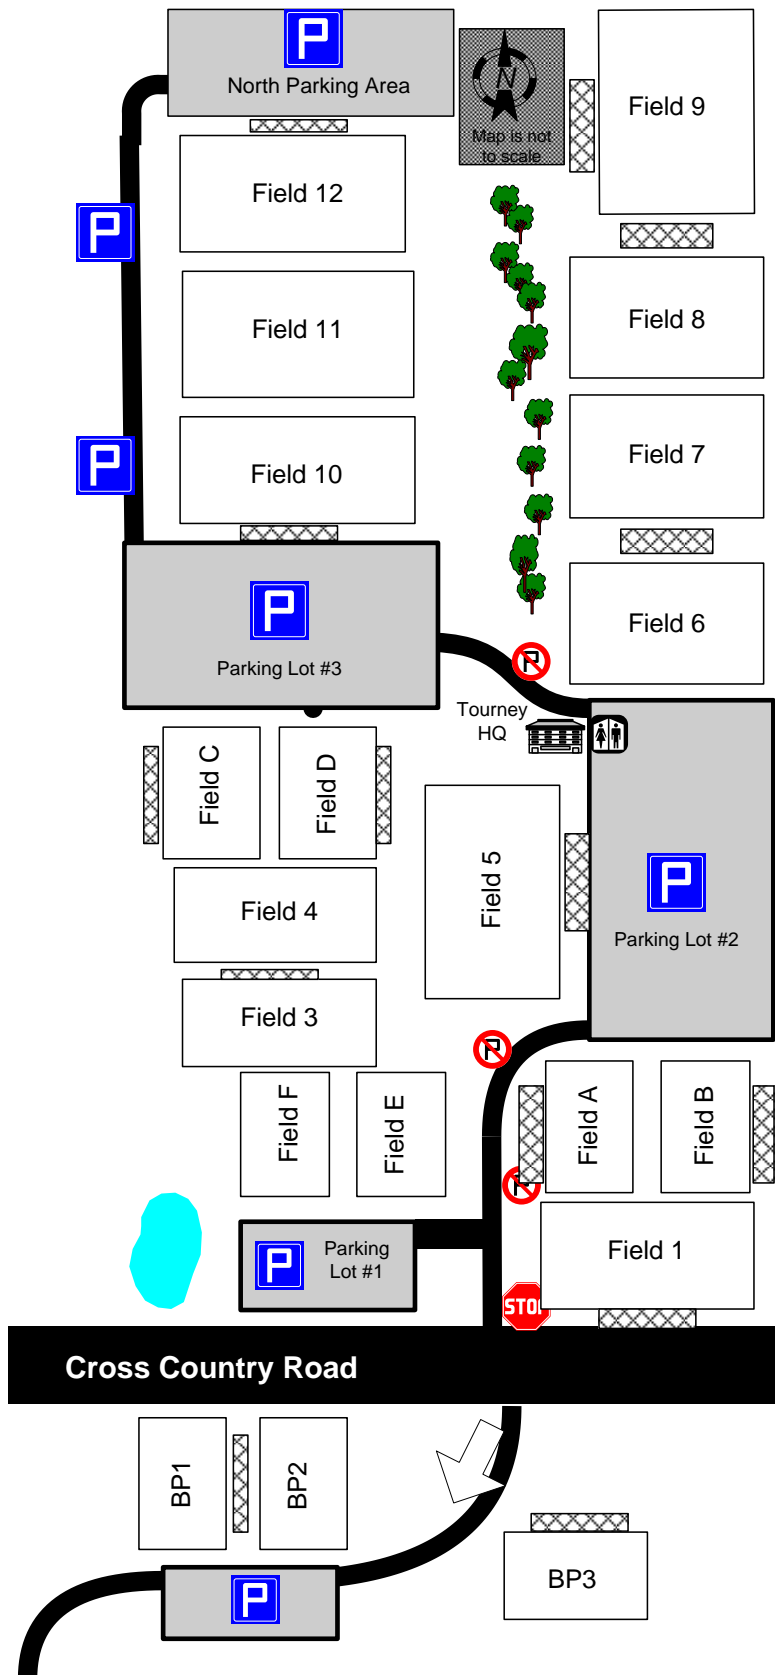

### Welcome to the 2009 Reddan Toe Bash!

Please park in designated parking spots. Parking staff will assist with the determination of available parking.

All vehicles parking at either Reddan Soccer Park or Badger Prairie Park will be required to purchase and display in their window an Admission Ticket.

No parking, standing nor player drop offs permitted along the roadway.

When exiting Reddan Soccer Park on Saturday & Sunday vehicles must make a RIGHT TURN ONLY to expedite traffic flow.

When exiting Badger Prairie Park vehicles may only leave through the South Exit, through the library parking lot onto Enterprise Dr.

Spectators must remain on opposite side of field from team areas. Field Marshalls will help enforce this policy.

Field Marshalls, wearing bright-colored vests, will be equipped with radios for communication with Athletic Trainers and Tournament HQ.