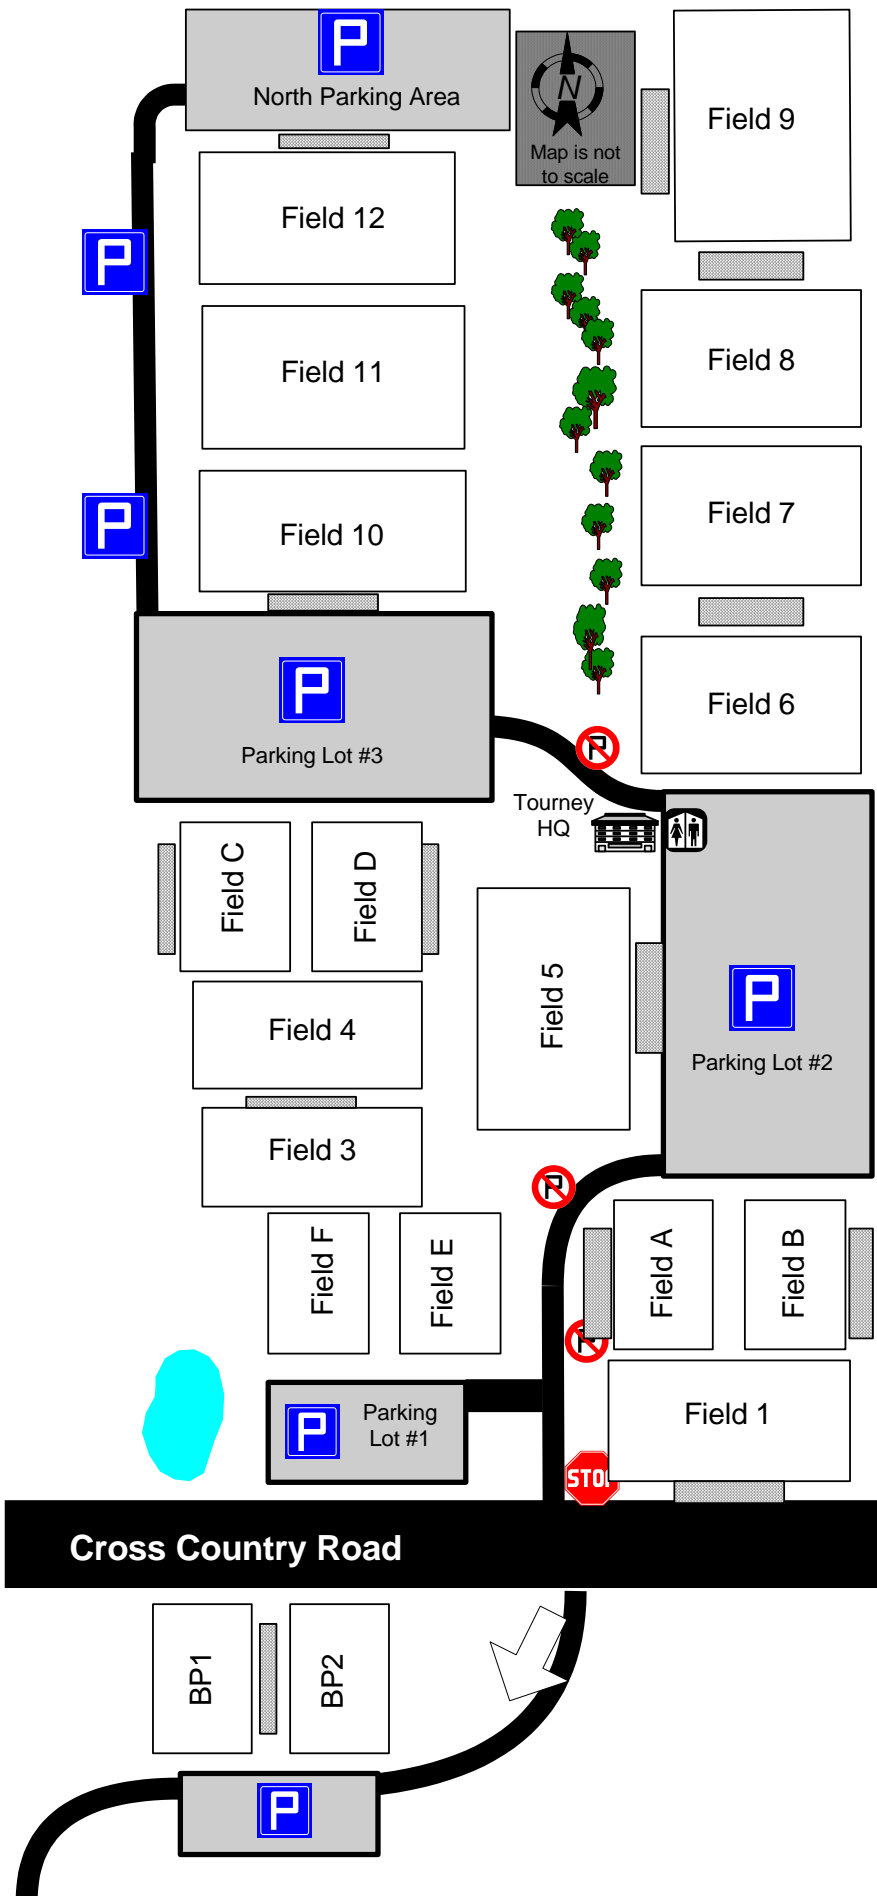

**Reddan Soccer Park**  
 Wisconsin's Premier Soccer Complex

**Welcome to the 2010 Reddan Toe Bash!**

Please park in the designated parking spots, only. Parking staff will assist with the determination of available parking.

All vehicles parking at either Reddan Soccer Park or Badger Prairie Park (across the street) will be required to purchase, and display in their vehicle, either a daily or weekend parking pass.

No parking, standing nor player drop-offs are permitted along roadways.

When exiting Reddan Soccer Park on Saturday and Sunday vehicles must make **RIGHT TURNS ONLY!** to expedite traffic flow.

When exiting Badger Prairie Park, cannot exit through the entrance. Vehicles must go through the South Exit and leave via the Verona Public Library parking lot onto Enterprise Dr.

Spectators must be on opposite sides of the fields from Team Areas ( ) during matches. Field Marshalls will enforce this policy.

Tobacco, alcohol and glass containers are not permitted in Reddan Soccer Park at any time.